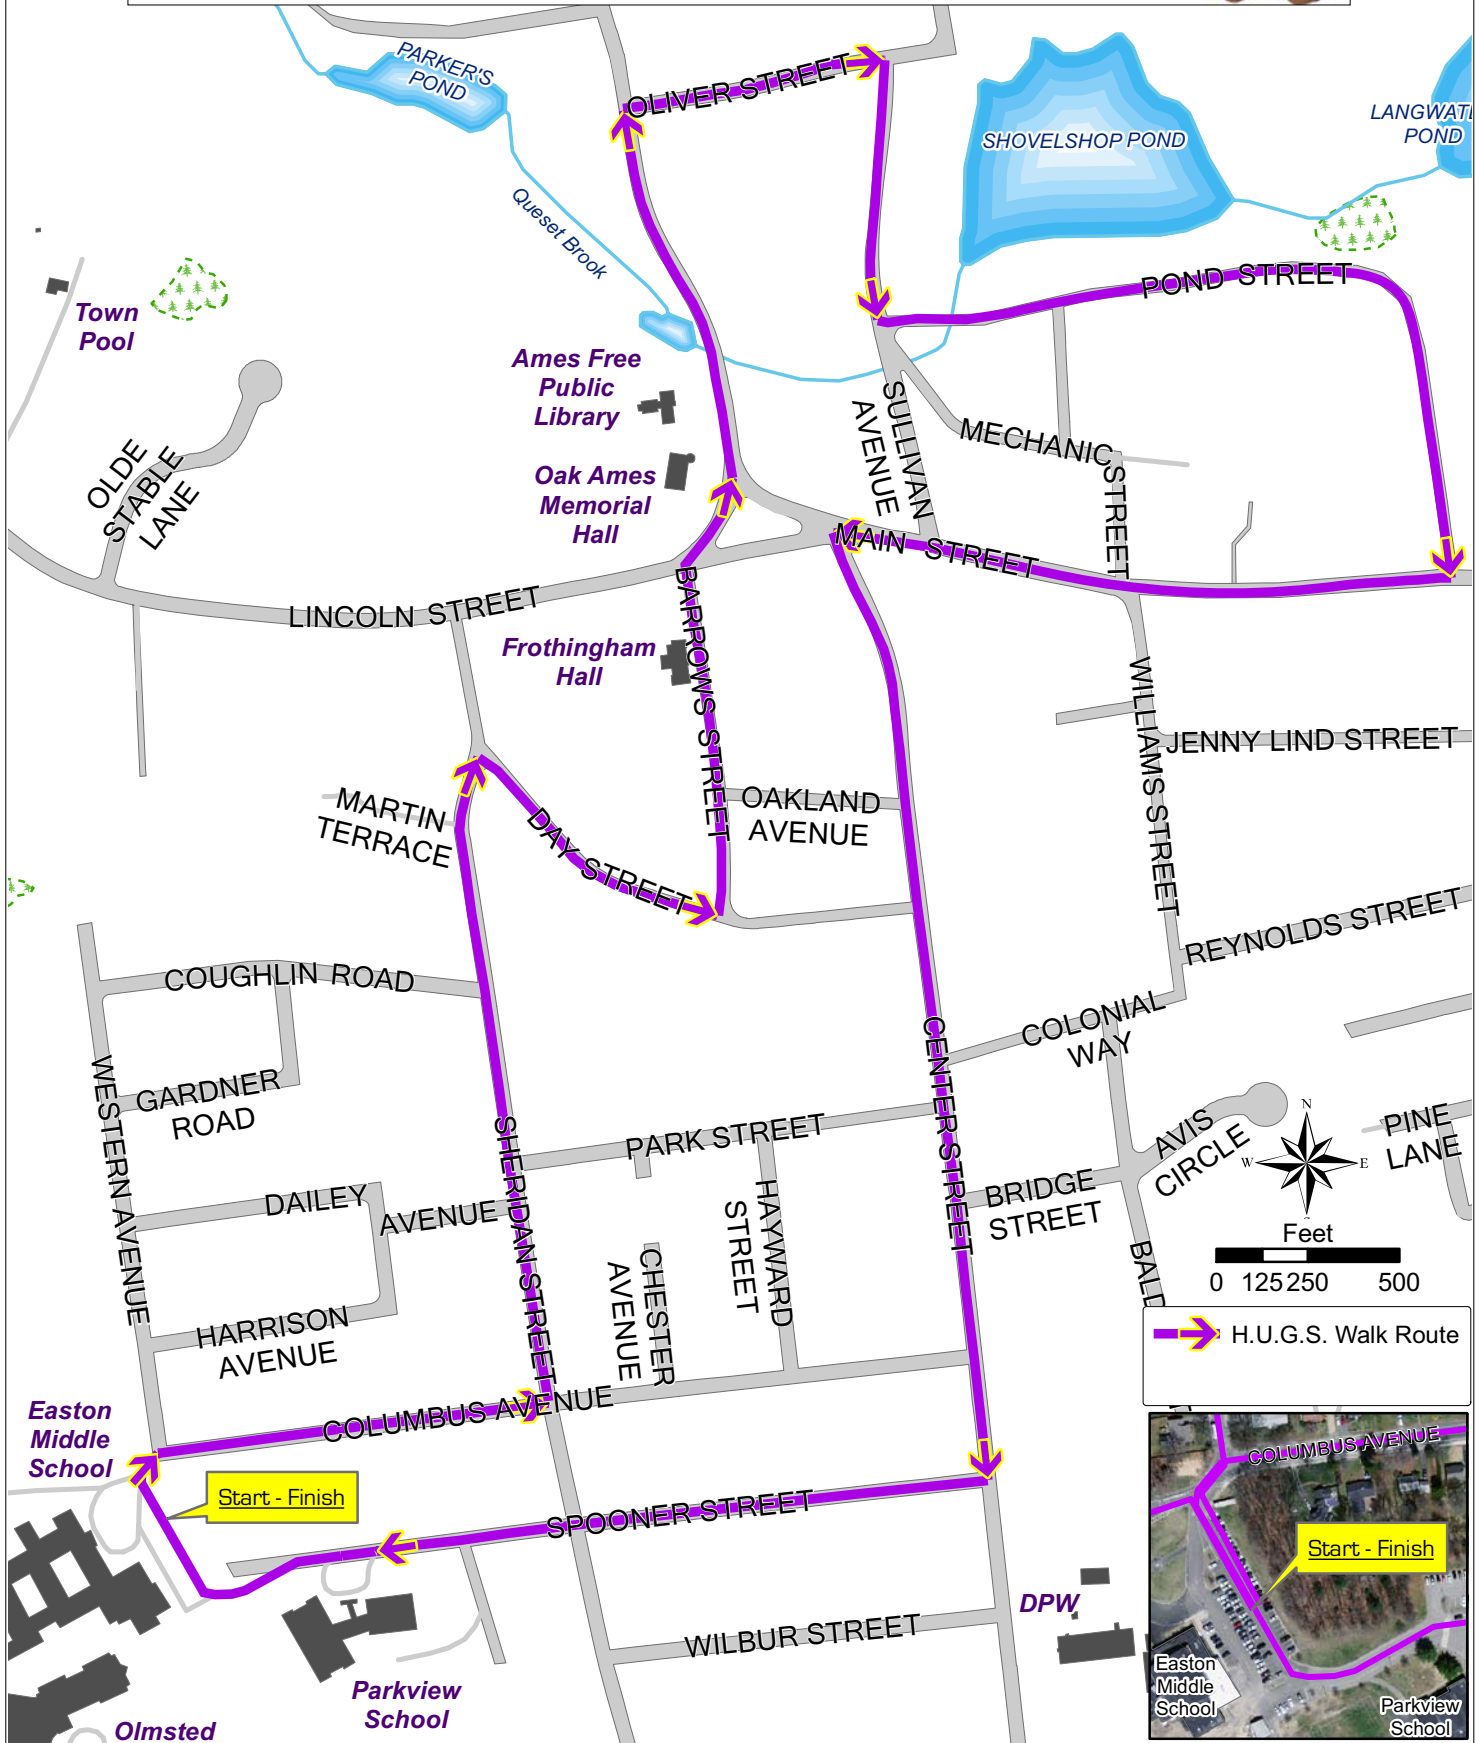

H.U.G.S. II WALK FOR FAMILY SAFETY

Feet
0 125 250 500

H.U.G.S. Walk Route